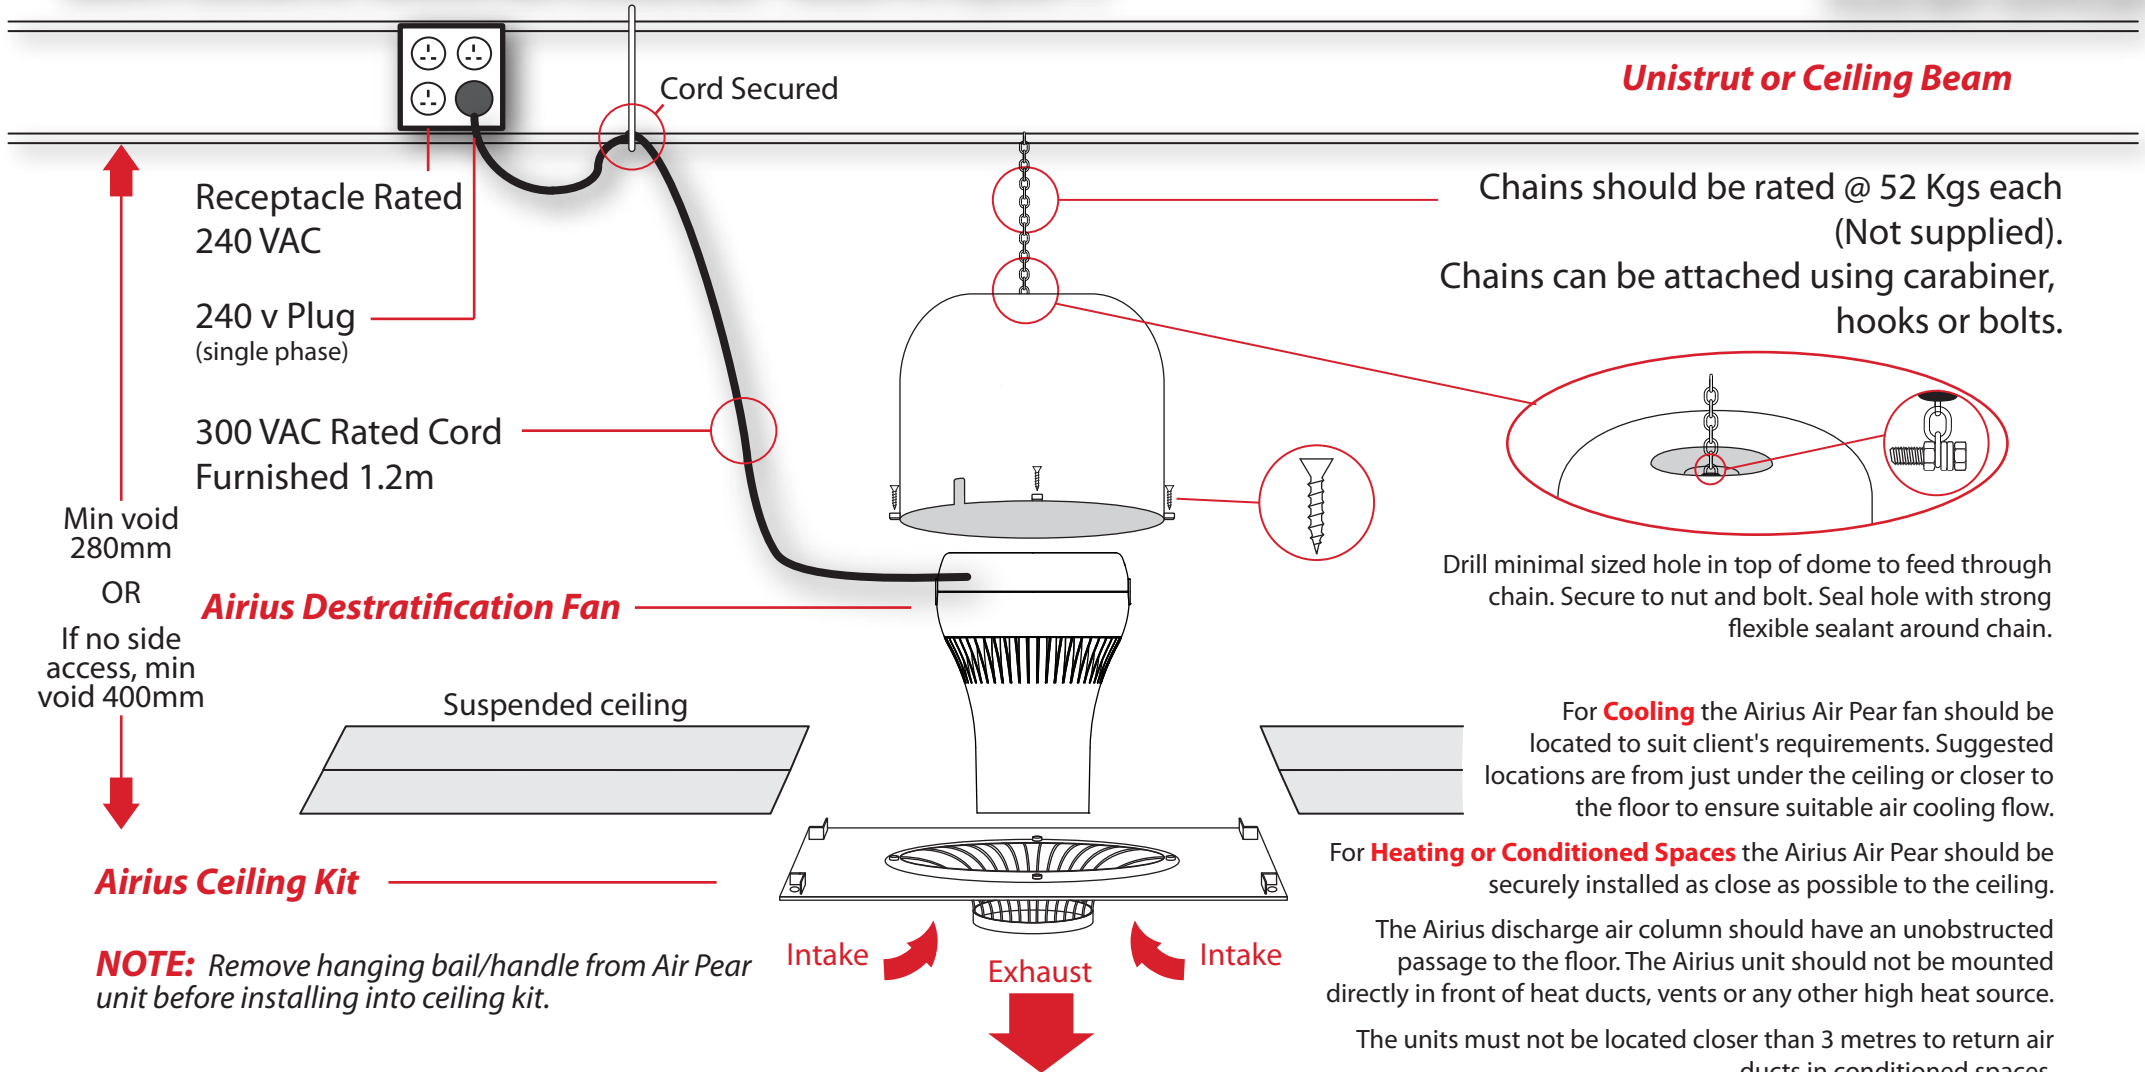

**AIRIUS CEILING KIT MOUNTING GUIDELINES - Model 45 (Option 1)**

**PLUG NOT SUPPLIED**

**Airius Ceiling Kit**

**NOTE:** Remove hanging bail/handle from Air Pear unit before installing into ceiling kit.

**AIRIUS CEILING KIT MOUNTING GUIDELINES - Model 45 (Option 2)**

**PLUG NOT SUPPLIED**